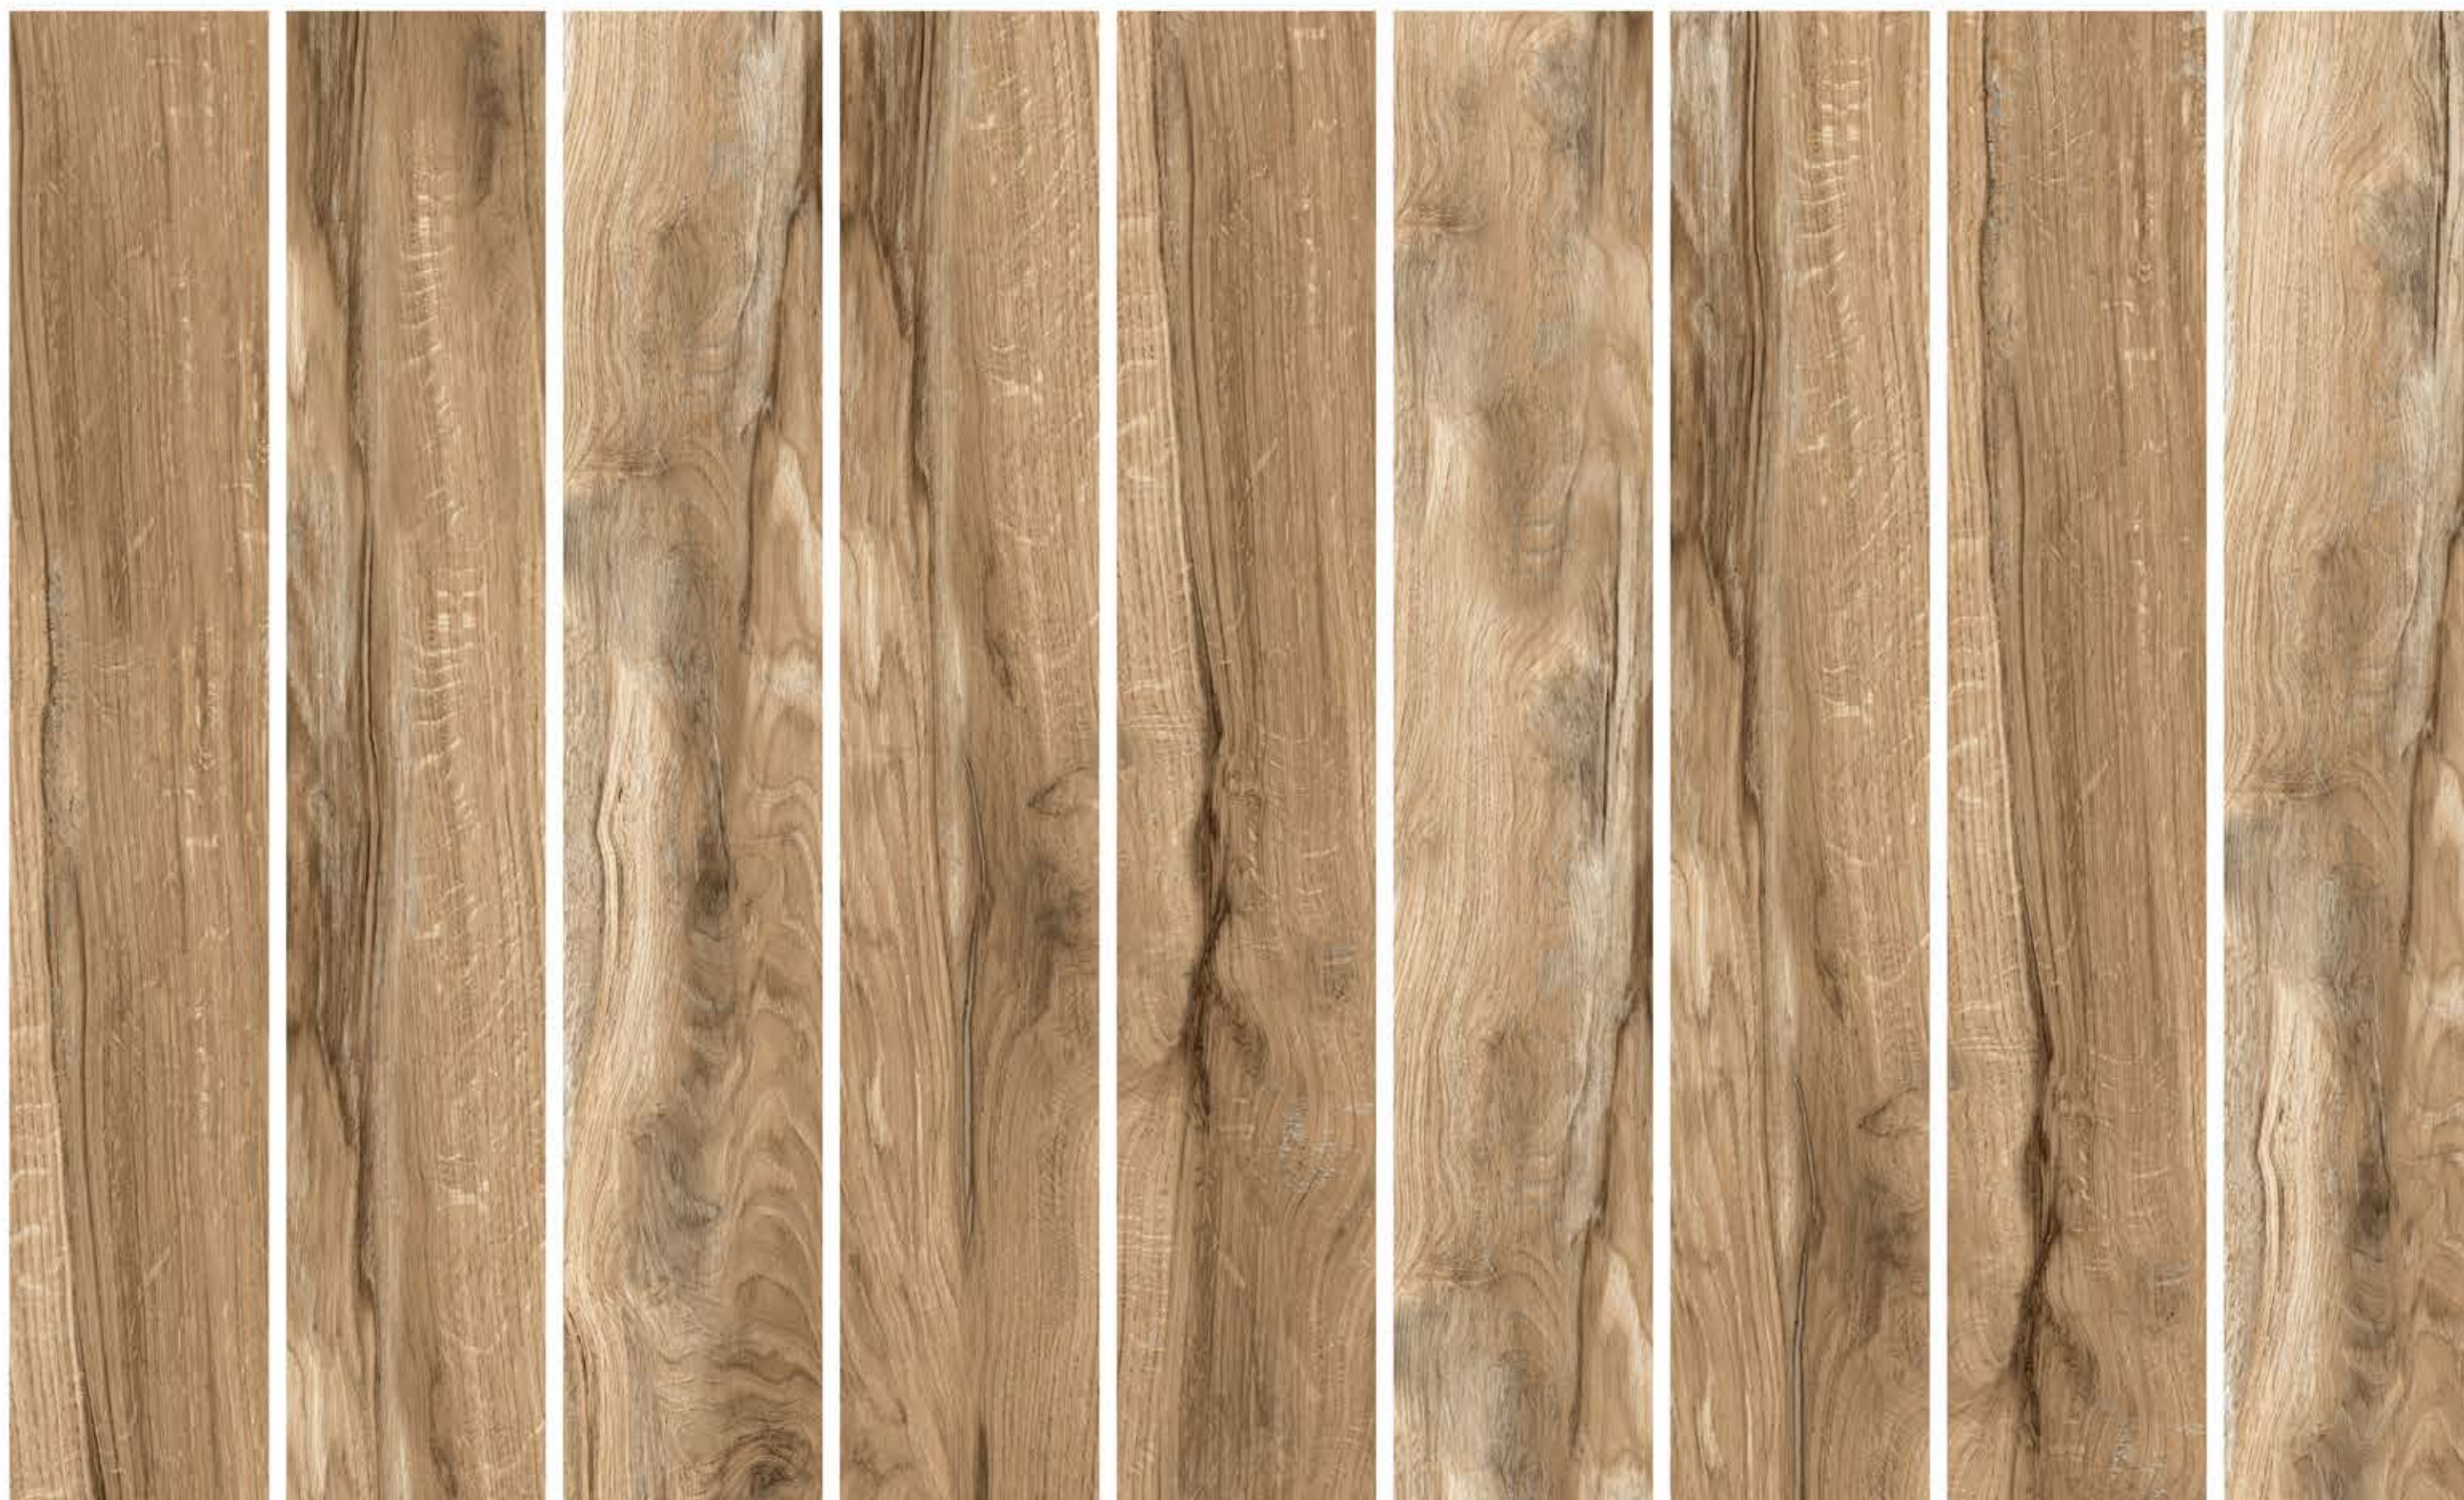

**CPENZA WOOD**

200X1200MM/20X120CM

**RANDOM**

06

**FINISH**

MATT

---

---